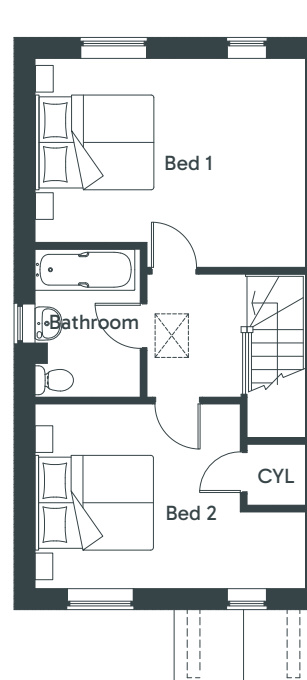

## Denbigh

 Two bedrooms

- Enjoy the effortless transition within a bright, open-plan living area, perfect for both entertaining and everyday living.
- Stay comfortable all year with an energy-efficient air source heat pump in your home.
- Top-tier finishes and pre-installed AEG integrated appliances included as standard.
- Relish the spacious, full-width living area, providing plenty of room for the whole family to relax and connect.

Ground Floor

<b>Kitchen</b>	2.31m x 4.00m / 7' 7" x 13' 2"
<b>Lounge</b>	4.59m x 3.49m / 15' 1" x 11' 5"
<b>Cloaks (WC)</b>	1.77m x 1.11m / 5' 9" x 3' 8"

First Floor

<b>Bed 1</b>	4.59m x 3.07m / 15' 1" x 10' 1"
<b>Bed 2</b>	4.59m x 3.09m / 15' 1" x 10' 2"
<b>Bathroom</b>	1.74m x 2.44m / 5' 8" x 8' 0"