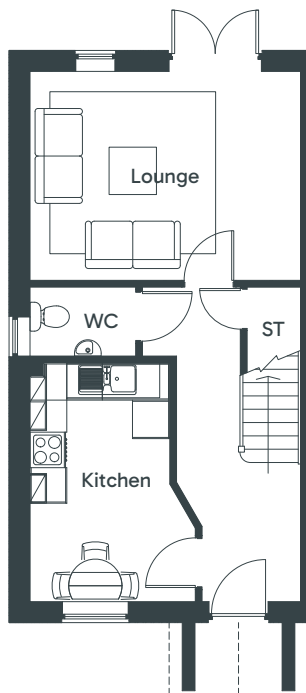

# Tea Valley View

House Type

## Denbigh

 Two bedrooms

- Enjoy the effortless transition within a bright, open-plan living area, perfect for both entertaining and everyday living.
- Stay comfortable all year with an energy-efficient air source heat pump in your home.
- Top-tier finishes and pre-installed AEG integrated appliances included as standard.
- Relish the spacious, full-width living area, providing plenty of room for the whole family to relax and connect.

Ground Floor

<b>Kitchen</b>	2.31m x 4.00m / 7' 7" x 13' 2"
<b>Lounge</b>	4.59m x 3.49m / 15' 1" x 11' 5"
<b>Cloaks (WC)</b>	1.77m x 1.11m / 5' 9" x 3' 8"

First Floor

<b>Bed 1</b>	4.59m x 3.07m / 15' 1" x 10' 1"
<b>Bed 2</b>	4.59m x 3.09m / 15' 1" x 10' 2"
<b>Bathroom</b>	1.74m x 2.44m / 5' 8" x 8' 0"